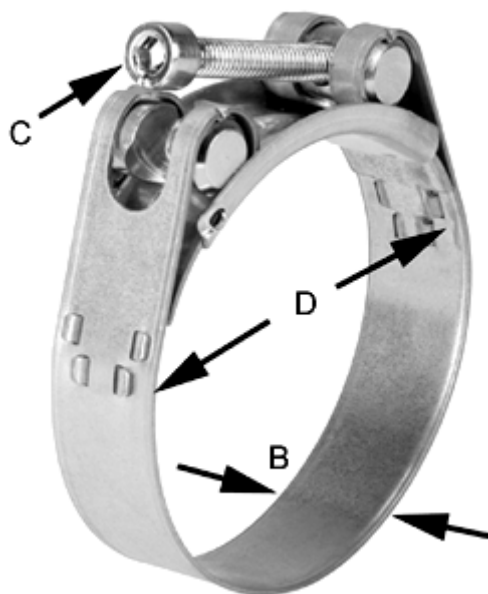

Data Sheet

Article number: 025927182026

Description: Heavy Duty Clamp GBS M 26/18 W2 ISK QRC

Measures

C (screw type) = ISK
Diameter D = 25-27
Width B = 18